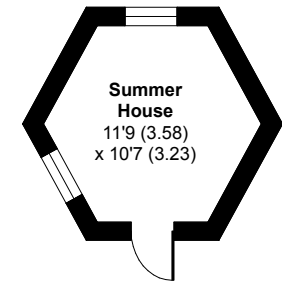

St. Ewe, Near Heligan, PL26 6EY

Daisy Cottage = 391 sq ft / 36.3 sq m
Ermintrude Cottage = 826 sq ft / 76.7 sq m
Summer House = 72 sq ft / 6.6 sq m
Outbuildings = 207 sq ft / 19.2 sq m
Total = 1496 sq ft / 138.9sq m

For identification only - Not to scale

DAISY COTTAGE

ERMINTRUDE COTTAGE
GROUND FLOOR

OUTBUILDING 1

OUTBUILDING 2

ERMINTRUDE COTTAGE
FIRST FLOOR