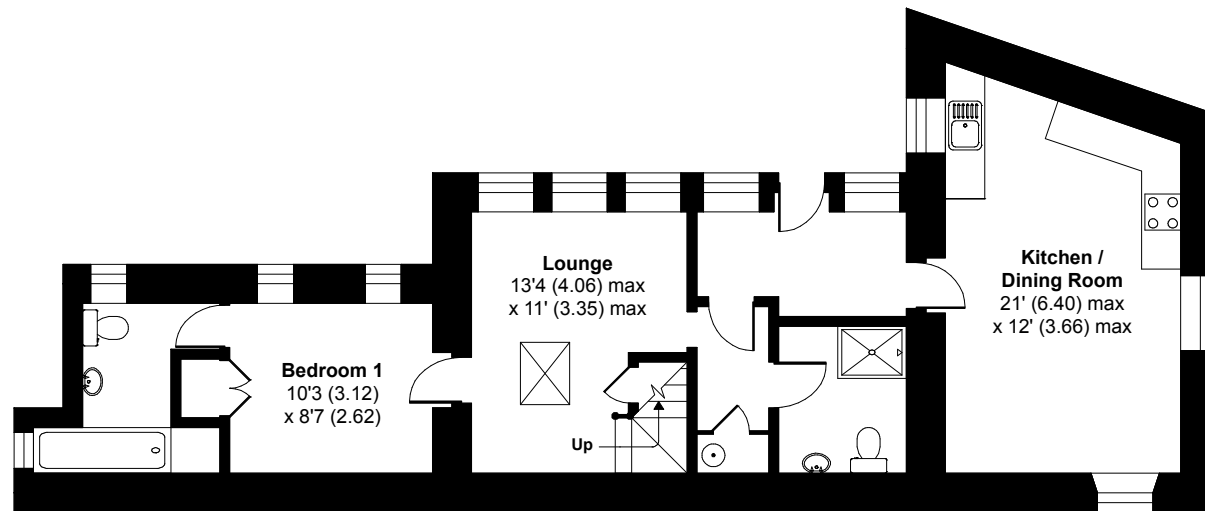

St. Ewe, Near Heligan, PL26 6EY

Daisy Cottage = 391 sq ft / 36.3 sq m
Ermintrude Cottage = 826 sq ft / 76.7 sq m
Summer House = 72 sq ft / 6.6 sq m
Outbuildings = 207 sq ft / 19.2 sq m
Total = 1496 sq ft / 138.9sq m

For identification only - Not to scale

DAISY COTTAGE

ERMINTRUDE COTTAGE
GROUND FLOOR

OUTBUILDING 1

OUTBUILDING 2

ERMINTRUDE COTTAGE
FIRST FLOOR