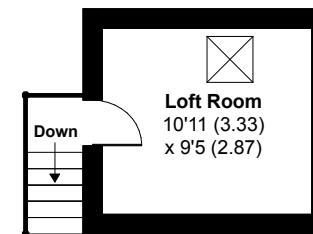

St. Ewe, Near Heligan, PL26 6EY

Daisy Cottage = 391 sq ft / 36.3 sq m
Ermintrude Cottage = 826 sq ft / 76.7 sq m
Summer House = 72 sq ft / 6.6 sq m
Outbuildings = 207 sq ft / 19.2 sq m
Total = 1496 sq ft / 138.9sq m

For identification only - Not to scale

DAISY COTTAGE

ERMINTRUDE COTTAGE
GROUND FLOOR

OUTBUILDING 1

OUTBUILDING 2

ERMINTRUDE COTTAGE
FIRST FLOOR