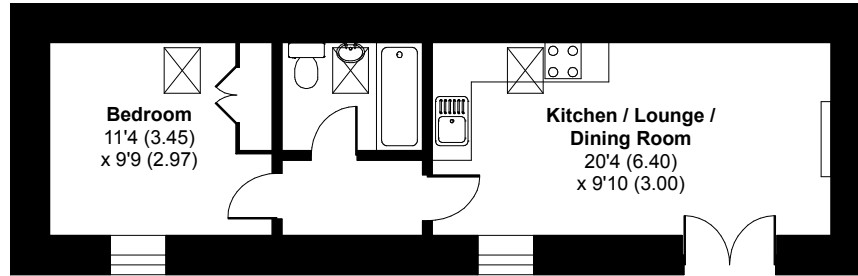

St. Ewe, Near Heligan, PL26 6EY

Daisy Cottage = 391 sq ft / 36.3 sq m
Ermintrude Cottage = 826 sq ft / 76.7 sq m
Summer House = 72 sq ft / 6.6 sq m
Outbuildings = 207 sq ft / 19.2 sq m
Total = 1496 sq ft / 138.9sq m

For identification only - Not to scale

DAISY COTTAGE

ERMINTRUDE COTTAGE
GROUND FLOOR

OUTBUILDING 1

OUTBUILDING 2

ERMINTRUDE COTTAGE
FIRST FLOOR