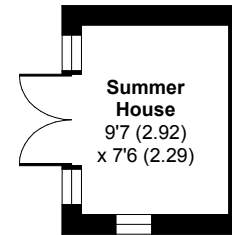

St. Ewe, Near Heligan, PL26 6EY

Daisy Cottage = 391 sq ft / 36.3 sq m
Ermintrude Cottage = 826 sq ft / 76.7 sq m
Summer House = 72 sq ft / 6.6 sq m
Outbuildings = 207 sq ft / 19.2 sq m
Total = 1496 sq ft / 138.9sq m

For identification only - Not to scale

DAISY COTTAGE

ERMINTRUDE COTTAGE
GROUND FLOOR

OUTBUILDING 1

OUTBUILDING 2

ERMINTRUDE COTTAGE
FIRST FLOOR