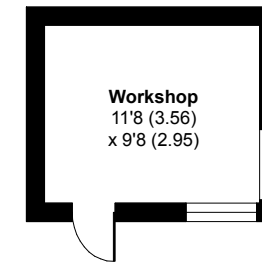

St. Ewe, Near Heligan, PL26 6EY

Daisy Cottage = 391 sq ft / 36.3 sq m
Ermintrude Cottage = 826 sq ft / 76.7 sq m
Summer House = 72 sq ft / 6.6 sq m
Outbuildings = 207 sq ft / 19.2 sq m
Total = 1496 sq ft / 138.9sq m

For identification only - Not to scale

DAISY COTTAGE

ERMINTRUDE COTTAGE
GROUND FLOOR

OUTBUILDING 1

OUTBUILDING 2

ERMINTRUDE COTTAGE
FIRST FLOOR